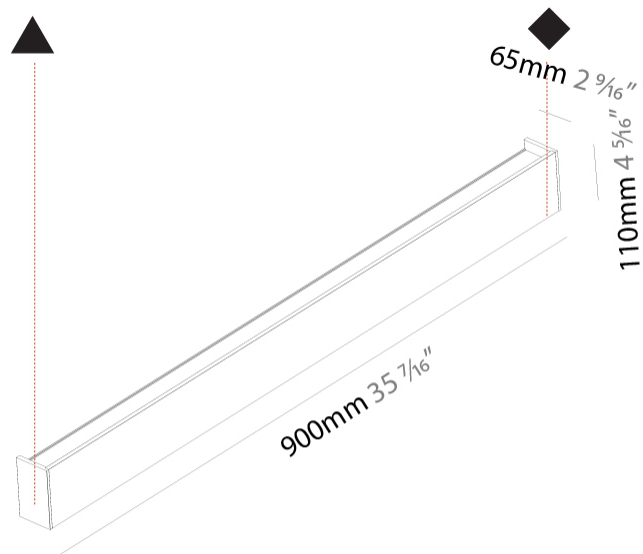

GENERAL

Series: Never Ending
Brand: Prolicht
Division: Architectural
Mounting Type: Surface
Mounting Location: Wall
Subcategory: Profile

PHYSICAL

Shape: Rectangle
Length (mm): 900
Length (in): 35 ⁷/₁₆"
Height (mm): 110
Depth (mm): 65
Height (in): 4 ⁵/₁₆"
Depth (in): 2 ⁷/₁₆"
Light Distribution: Direct / Indirect
Weight (kg): 3.5
Weight (lbs): 7.71
Diffuser: PMMA - Opal
Fixture Finish: ANA / SSR / BKV / CWI / CRY / HAB / MSR / UFT / ITA / RUA / OGR / FTG / MYG / RWR / LOD / PUS / FRO / FUP / KIA / POP / BLS / SPG / MEY / GOH / GUM / CHC / COM / ABZ / JAG / OBR / MOS / ROR
Fixture Material: Extruded Aluminum

ELECTRICAL

Lamp Type: LED (Zhaga Standard)
Input Wattage (W): 15
Total Output Wattage (W): 12 / 11.1 (3500K)
Dimming: Non-Dimming / Phase Dimming (120Vac only) / 0-10V Dimming
Driver Included: Yes
Driver Location: Integrated
Driver Type: Constant Current - 120 / 277Vac
Driver Class: Class 2
Input Voltage (V): 120 - 277
Constant Current (MA): 350 / 375 (3500K)

LED

Color Temperature (°K): 3000 / 3500 / 4000
Max. Delivered Lumen (lm): 920 / 951 / 970
CRI: >80 CRI
Lamp Life (hrs): 50000

OPTICAL

RATINGS AND CERTIFICATIONS

Certified By: Certified for North American Standards
IP rating: IP20

PROJECT
TYPE
SPECIFIER
QUANTITY
DATE