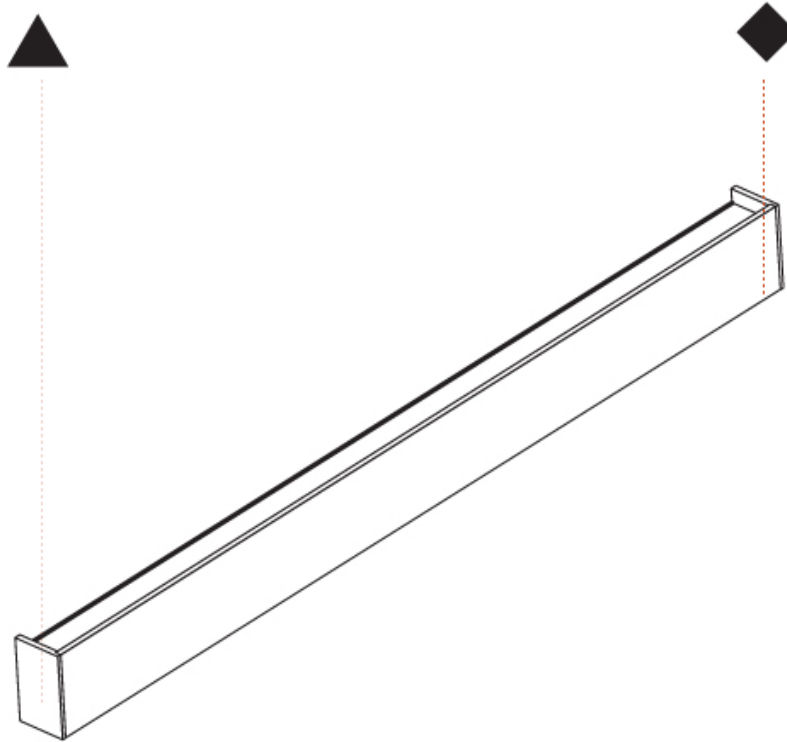

PROJECT
TYPE
SPECIFIER
QUANTITY
DATE

A33284-

PROJECT

TYPE

SPECIFIER

QUANTITY

DATE

NEVER ENDING SURFACE