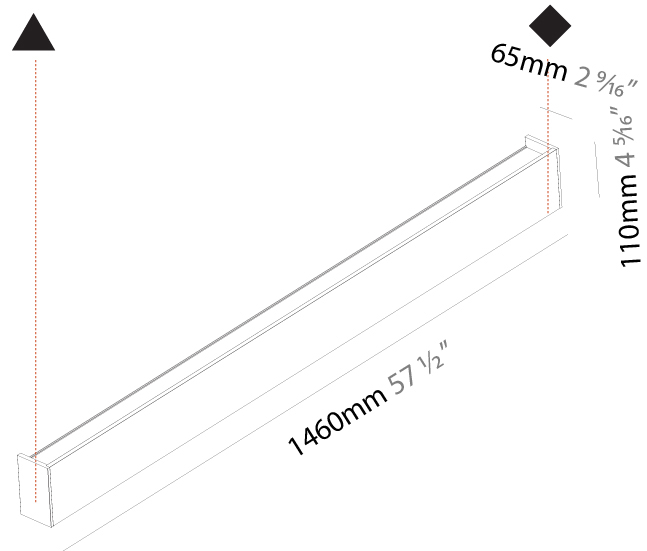

GENERAL

Series: Never Ending
Brand: Prolicht
Division: Architectural
Mounting Type: Surface
Mounting Location: Wall
Subcategory: Profile

PHYSICAL

Shape: Rectangle
Length (mm): 1460
Length (in): 57 ½
Height (mm): 110
Height (in): 4 ⅝
Extension (mm): 65
Extension (in): 2 ⅞
Light Distribution: Direct / Indirect
Weight (kg): 5.3
Weight (lbs): 11.68
Diffuser: PMMA - Opal
Fixture Finish: ANA / SSR / BKV / CWI / CRY / HAB / MSR / UFT / ITA / RUA / OGR / FTG / MYG / RWR / LOD / PUS / FRO / FUP / KIA / POP / BLS / SPG / MEY / GOH / GUM / CHC / COM / ABZ / JAG / OBR / MOS / ROR
Fixture Material: Extruded Aluminum

ELECTRICAL

Lamp Type: LED (Zhaga Standard)
Input Wattage (W): 25
Total Output Wattage (W): 20 / 18.5 (3500K)
Dimming: Non-Dimming / Phase Dimming (120Vac only) / 0-10V Dimming
Driver Included: Yes
Driver Location: Integrated
Driver Type: Constant Current - 120/277Vac
Driver Class: Class 2
Input Voltage (V): 120 - 277
Constant Current (MA): 350 / 625 (3500K)

LED

Color Temperature (°K): 3000 / 3500 / 4000
Max. Delivered Lumen (lm): 1530 / 1578 / 1610
CRI: >80 CRI
Lamp Life (hrs): 50000

OPTICAL

RATINGS AND CERTIFICATIONS

Certified By: Certified for North American Standards
IP rating: IP20

PROJECT
TYPE
SPECIFIER
QUANTITY
DATE